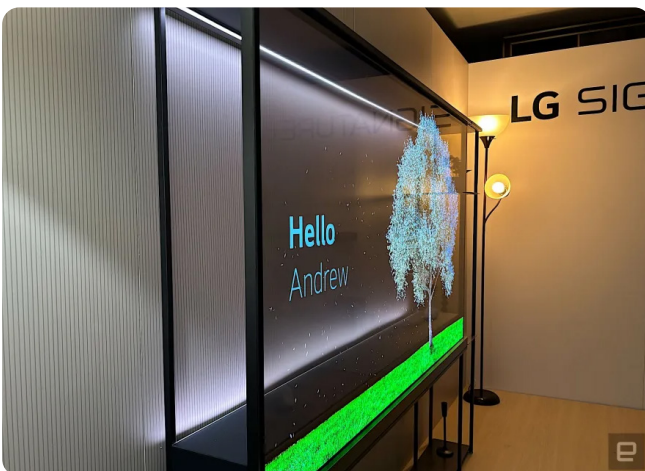

PHILIPS

Wi-Fi Palm Recognition Smart Deadbolt

Philips unveils a smart lock with a built-in palm scanner, eliminating keys or codes. Unlocking the door with a unique palm print, it registers up to 50 vein patterns, ensuring inclusivity for hands of all ages.

Foldable OLED monitor

Asus presented its first foldable OLED monitor, prioritizing portability without compromising comfort. Positioned as a flexible tool for mobile productivity, the ZenScreen Fold OLED monitor features a 17.3-inch screen, perfect for serving as a secondary display.

Transparent OLED TV

LG unveiled the world's first 77-inch wireless transparent OLED TV at CES 2024, featuring 4K resolution and LG's wireless transmission technology for audio and video. The TV, with down-firing speakers in its base, offers standalone, against-the-wall, and wall-mounted options.

Ballie

Samsung's updated Ballie robot now includes projector functionality, capable of projecting onto various surfaces while navigating your home. This AI-equipped robot efficiently handles smart home tasks, answers phone calls, and attends to your pet's needs.