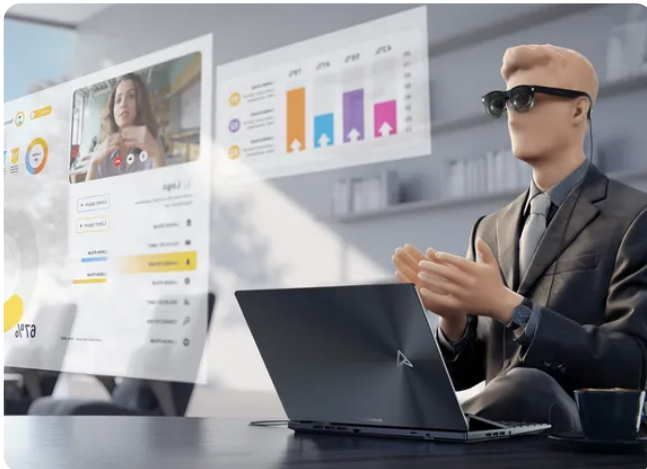

Ballie

Samsung's updated Ballie robot now includes projector functionality, capable of projecting onto various surfaces while navigating your home. This AI-equipped robot efficiently handles smart home tasks, answers phone calls, and attends to your pet's needs.

WEHEAD

WeHead GPT

An AI-powered robotic head with a sophisticated language model and screens mimicking AI-generated eyes and faces lets users experience the presence of a virtual human or a digital replica in the physical world.

AirVision M1

The AirVision M1 consists of glasses housing a wearable display that projects content from a connected phone or computer. Featuring a 1080p Micro OLED display with a 57-degree vertical perspective field of view, it provides a substantial screen experience right in front of your eyes.

XGIMI

Aladdin Projector

The XGIMI Aladdin integrates a Smart Projector, surround sound speakers, and a ceiling lamp into one device. It projects a 100-inch screen from around 6 feet away with 1080p resolution, controlled by voice commands. It also includes interactive features such as dynamic wallpapers, interactive children's books, and ambient sounds.