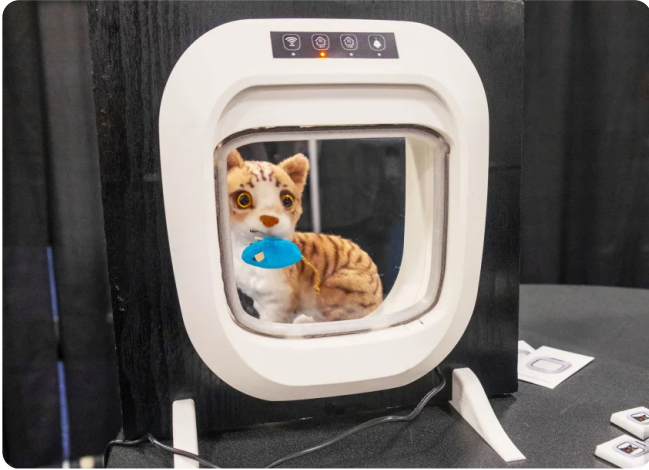

Transparent OLED TV

LG unveiled the world's first 77-inch wireless transparent OLED TV at CES 2024, featuring 4K resolution and LG's wireless transmission technology for audio and video. The TV, with down-firing speakers in its base, offers standalone, against-the-wall, and wall-mounted options.

Ballie

Samsung's updated Ballie robot now includes projector functionality, capable of projecting onto various surfaces while navigating your home. This AI-equipped robot efficiently handles smart home tasks, answers phone calls, and attends to your pet's needs.

AX Visio

The AX Visio 10x32 merges exceptional SWAROVISION quality with digital intelligence, offering AI-supported binoculars. With the touch of a button, the identification function assists in recognizing birds and various animal species.

WEHEAD

WeHead GPT

An AI-powered robotic head with a sophisticated language model and screens mimicking AI-generated eyes and faces lets users experience the presence of a virtual human or a digital replica in the physical world.